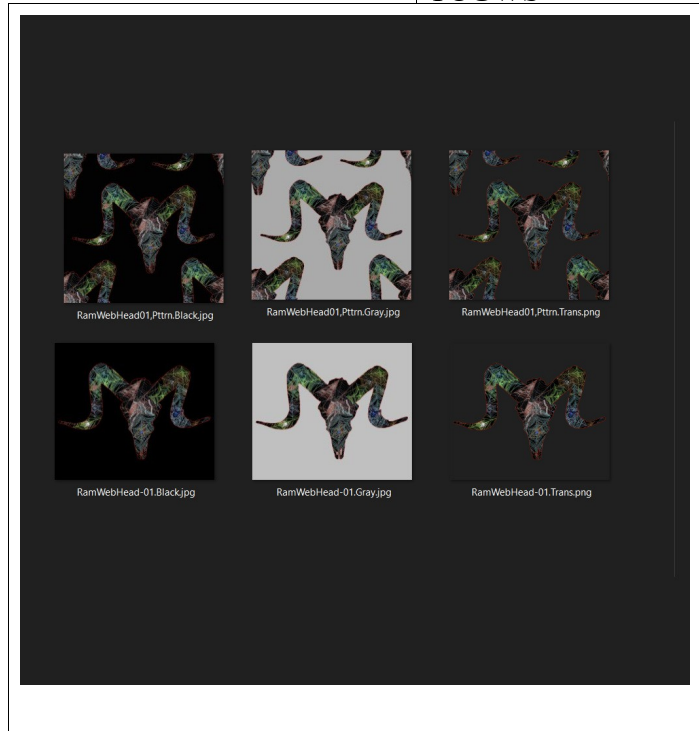

Each group has a set of backgrounds, generally a transparent, black and gray. One or more repeating pattern layouts are available. The full selections of available textures are in-world at the Milda Region location. Set-1 contains the repeating pattern with a single head in the middle and quarters in each corner.

The transparent images are best for materials that you can change the background color independently on. These are used in their full size for RL clothing at RedBubble.com, Society6.com and other sites.

The most current Terms of Sales and Service are at <http://sl.thunderchild.net>

Please do not resale these textures and patterns by themselves. They must be part of a build and not as Full Permissions. (Full Perm). Refer to the Second Life Terms of Service <https://www.lindenlab.com/legal/second-life-terms-and-conditions>

If you have any questions or comments, please contact me at any of the following.

Suggestion Drop Boxes at Milda

<http://maps.secondlife.com/secondlife/Milda/205/161/55>

Facebook page

<https://www.facebook.com/AJLeibengeist/>

IM me or email me

ajleibengeist@thunderchild.net

Thanks Again!

AJ